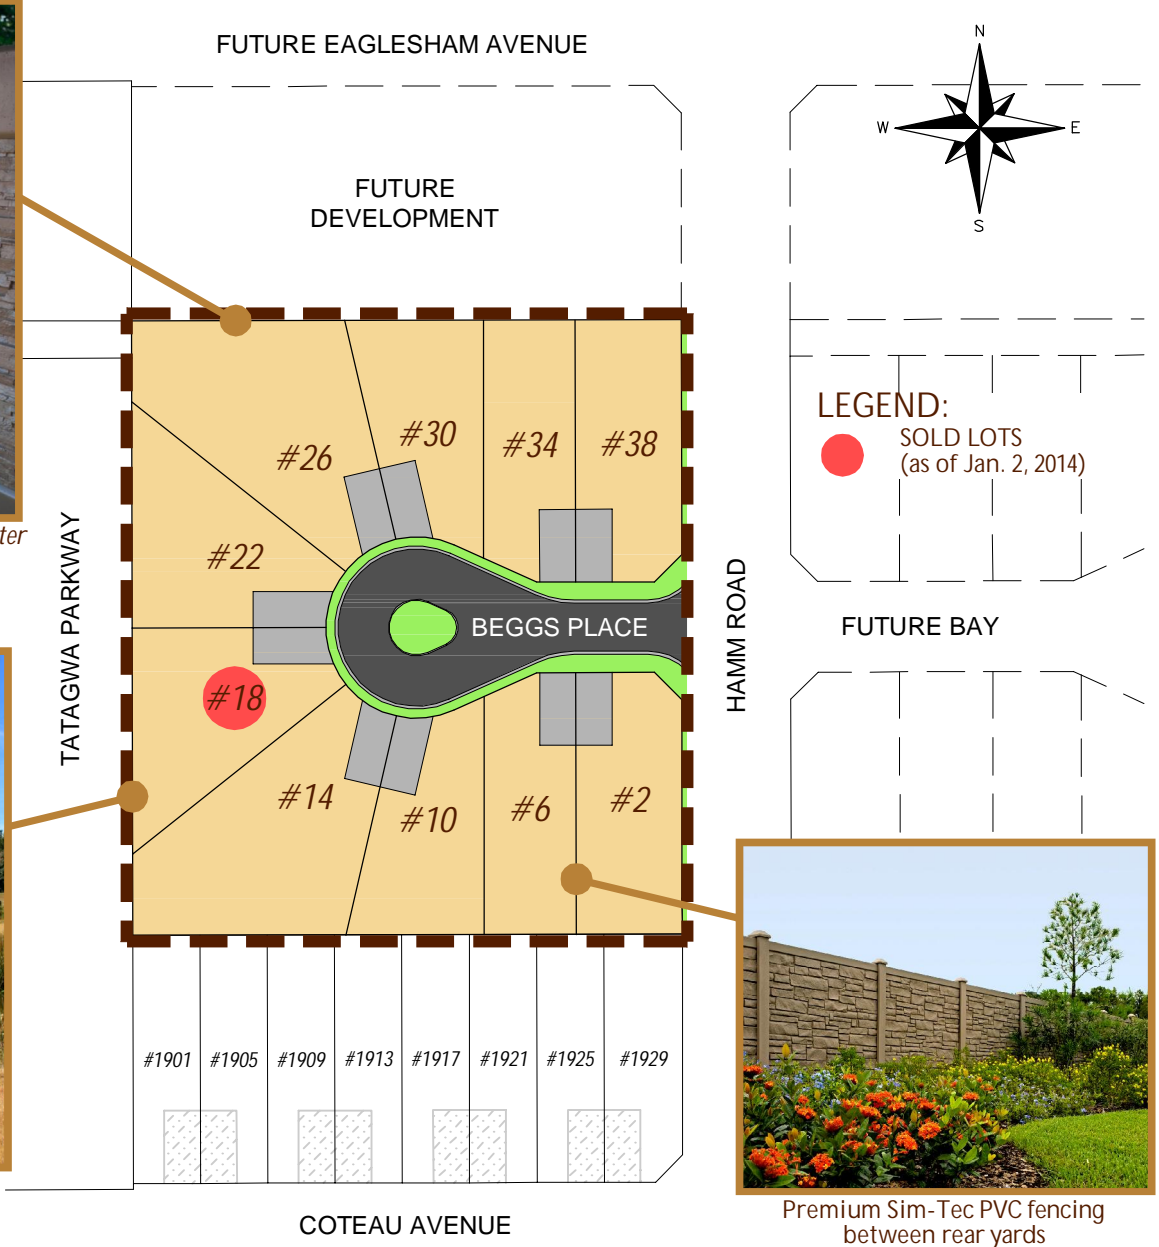

Welcome to Beggs Place

Carefree living in The Creeks,
Weyburn's premier community!

Stately Stone Tree concrete perimeter fence along rear of all lots

Lots adjacent to the Tatagwa Parkway and close to future green space

Premium Sim-Tec PVC fencing between rear yards

NOTES:

- Perimeter concrete fence to be constructed along rear of all lots.
- Premium fencing to be constructed between rear yards.
- Homeowners will be reimbursed up to \$10,000 for landscaping front yard.
- Future development shown is subject to change.
- For more information on these and other terms and conditions, contact Terra Developments Inc.